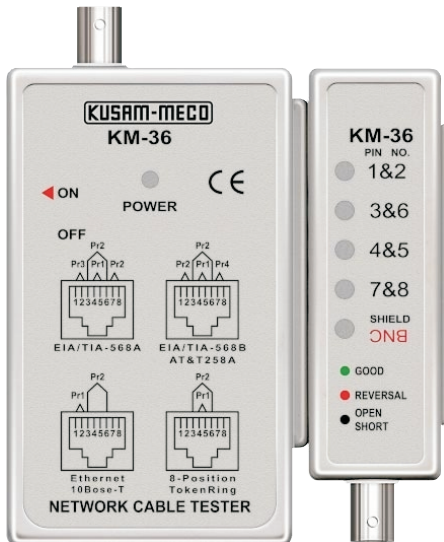

# NETWORK CABLE TESTER

**Model - KM - 36**

## FEATURES :

It can quickly test the Ethernet 10 Base - T ( TP / STP ), AT & T258A, EIA / TIA 568 A / B, 8 - Position Token Ring, and USOC4 / 6 / 8 modular cable.

It does automatic test for open Circuits, Shorts, mis wires, reversals.

It's main unit and remote unit allow One Person Testing.

Size is 115(L) x 95(W) x 28(H)mm.

It requires DC 9V battery.